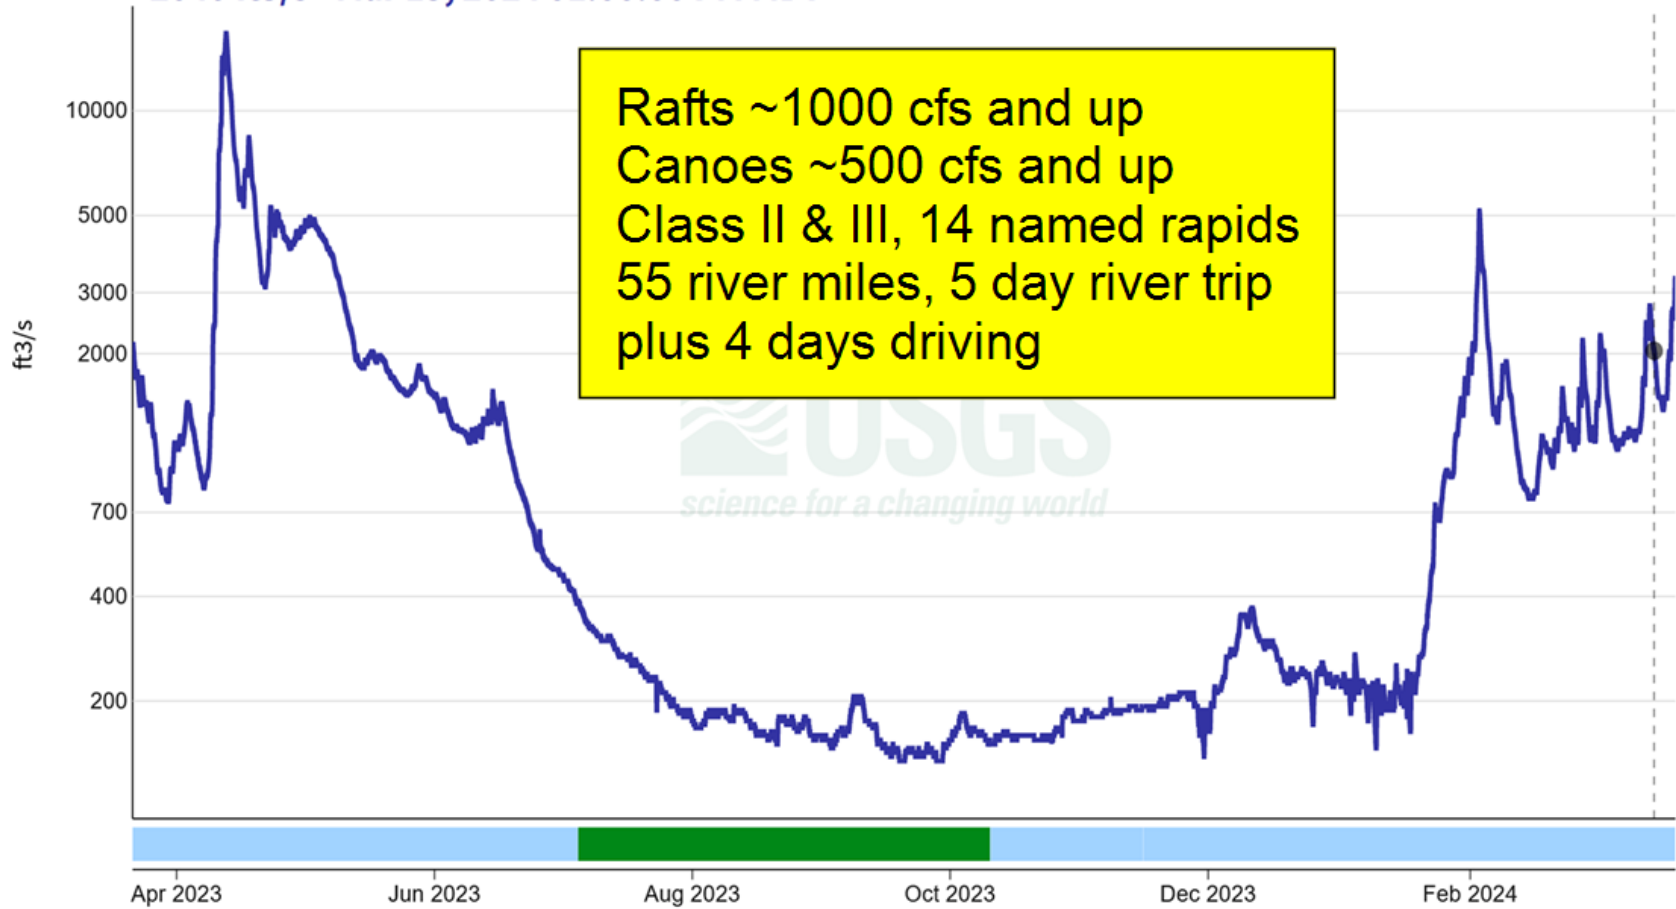

Owyhee River (Hawaii River)

Oregon

United States

Owyhee River NR Rome OR - 13181000

March 21, 2023 - March 20, 2024
Discharge, cubic feet per second

2040 ft³/s - Mar 15, 2024 01:00:00 PM MDT

FOOD CHORE GAS
CABINS RV-PARK TOWING