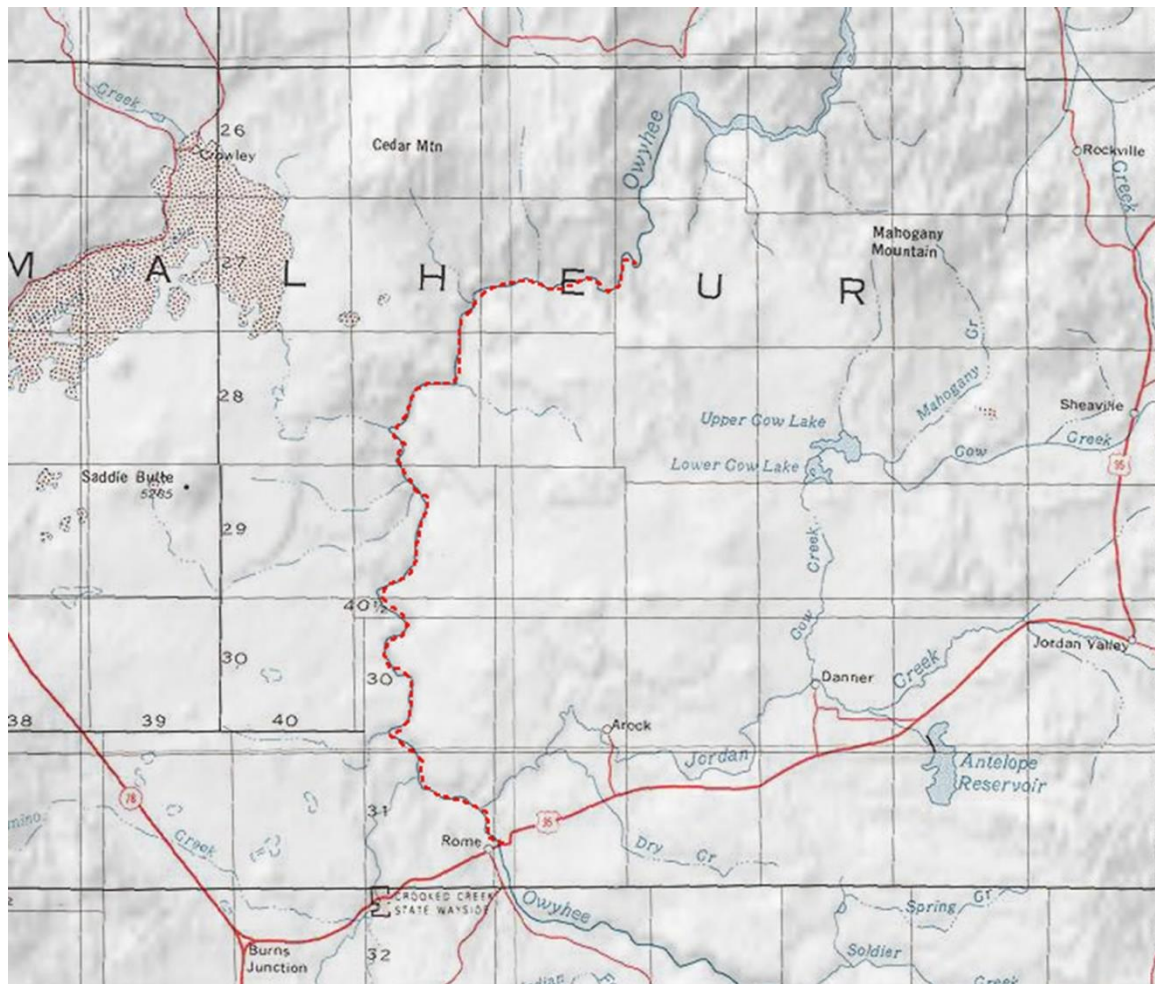

Owyhee River (Hawaii River)

Oregon

United States

Owyhee River NR Rome OR - 13181000

March 21, 2023 - March 20, 2024
Discharge, cubic feet per second

2040 ft³/s - Mar 15, 2024 01:00:00 PM MDT

FOOD CHORE GAS
CABINS RV-PARK TOWING