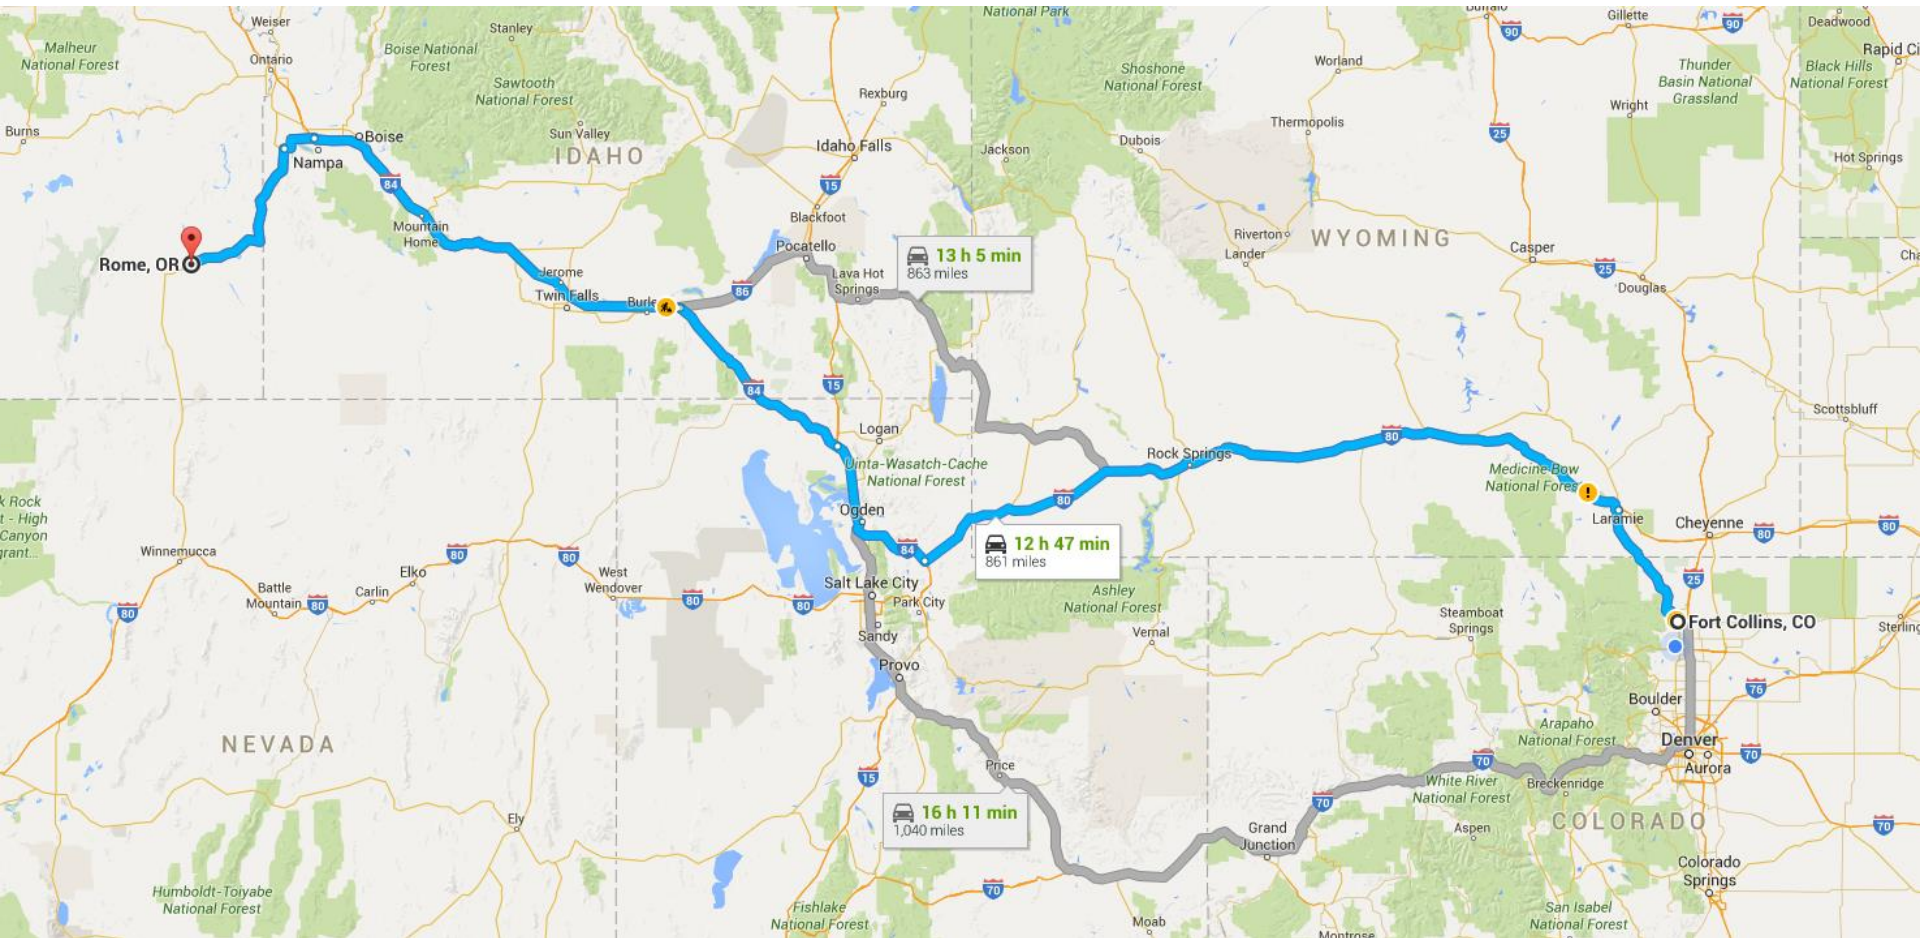

Owyhee River (Hawaii River)

Oregon

United States

Owyhee River NR Rome OR - 13181000

March 21, 2023 - March 20, 2024
Discharge, cubic feet per second

2040 ft³/s - Mar 15, 2024 01:00:00 PM MDT

FOOD CHORE GAS
CABINS RV-PARK TOWING

RV STATION
RV SERVICE
RV REPAIRS
RV PARTS